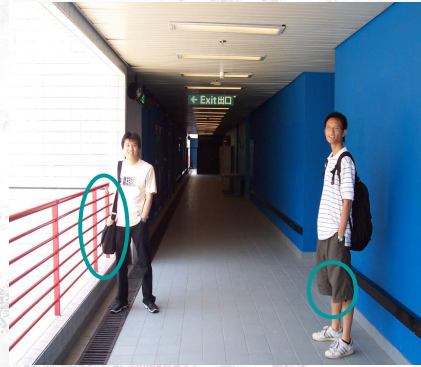

Workshop for ESC Honour Students

July 22-24, 2005

Images that are not suitable for gTIP's input

- Rotated image
- Because when we define the scene's perspective, the two bottom control points needed to be located at the same horizontal level.

Workshop for ESC Honour Students

July 22-24, 2005

Images that are not suitable for gTIP's input

- Inclined surface (slopes)
- You will discover that the architectures on the left and right face will be distorted when you generate the animation.

Workshop for ESC Honour Students

July 22-24, 2005

Other suggestions in taking photos / selecting images

- If the foreground objects have too much overlapping, the objects at the back cannot be recovered.
- Avoid blocking the fences or corner points.
- It is difficult to recover those areas nicely when you are preparing the background image.